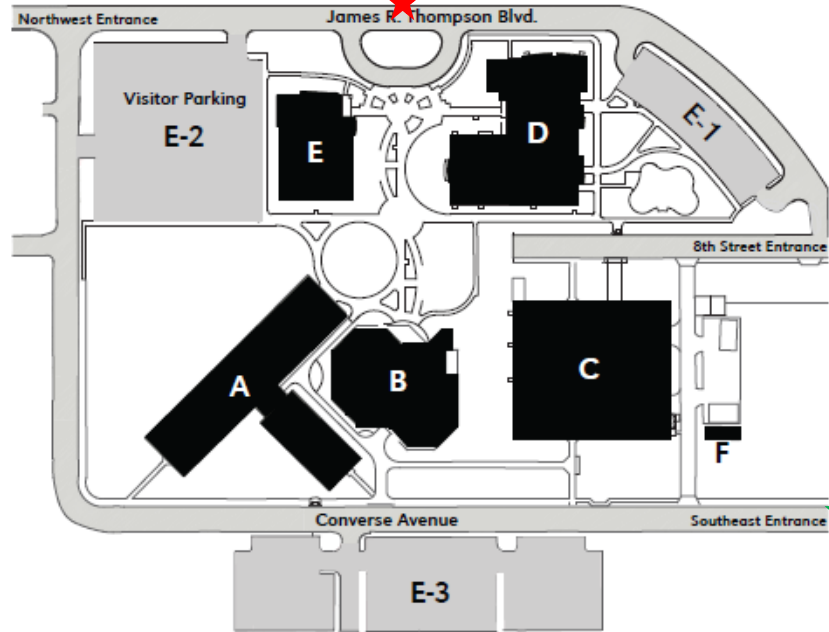

Key to Campus

- A - Building A
- B - Building B
- C - Building C
- D - Building D
- E - Building E
- F - Building F

Enter Here when walking
from the 5TH & MISSOURI
METROLINK STATION

Enter Here after
exiting Metro Bus
#2 [Cahokia]
SOUTHBOUND at
Stop #:12564
S 8TH ST @
CONVERSE AVE

Key to Parking

Parking Lot	Parking Lot Description
E-1	Registered Vehicles
E-2	Visitor Parking (2 hour limit)
E-3	Registered Vehicles

Maps

- [Illinois System Map](#)
- [Missouri System Map](#)
- [MetroLink Map](#)